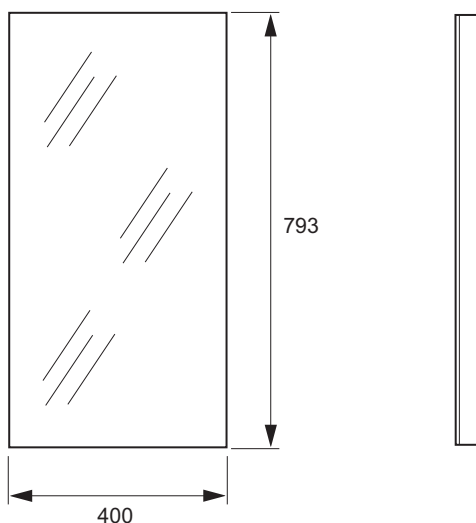

## Pop Laminar Mirror

The Pop furniture range is an ideal range for cloakroom, ensuite and small bathroom applications. Base units and mirrors are available in the latest timber and gloss lacquer finishes which are complemented by a choice of two Gel Coat Basins with their sharp lines. The Laminar basin is to be teamed with the Laminar Basin Valve & Spout to provide a striking water delivery solution, whilst a single tap hole version exists for more conventional brassware.

- Designed to work with the Laminar Basin for a seamless look
- Neutral finish to complement all base unit finishes
- Optional Halogen Light available
- Plain Edge to mirror glass, edge worked for safety

### Dimensions (mm)

<b>Product</b>	2672K Pop Laminar Mirror
<b>Colours/finishes</b>	Neutral to compliment all base unit finishes (-NF)
<b>Weight (kg)</b>	5
<b>Fixings</b>	Fixings not included (It is the responsibility of the installer to use suitable fixings for the installation in hand)
<b>Complementary items</b>	2671K Pop Laminar washbasin  2678K Pop base unit, left hand hinged  2679K Pop base unit, right hand hinged  4057W Double Halogen light - 2 x 40W, G9

All measurements shown are in millimetres.  
Sizes are approximate.

THE BOLD LOOK  
OF **KOHLER**®

Kohler Co. Cromwell Road Cheltenham Gloucestershire GL52 5EP United Kingdom  
Telephone +44 (0) 870 850 5551  
Facsimile +44 (0) 844 472 3063  
www.kohler.co.uk